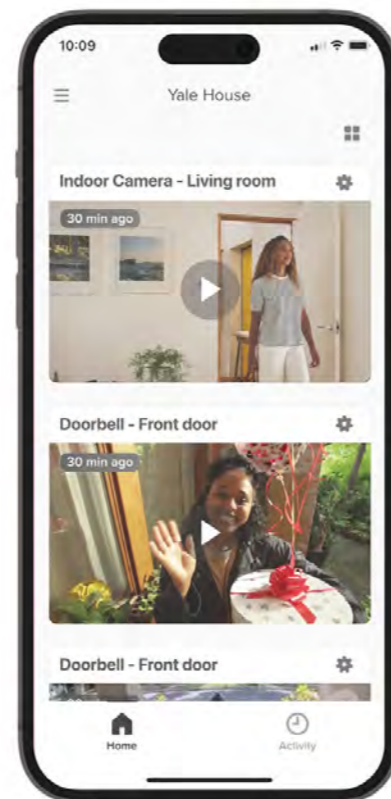

Real-time alerts

Get a real-time "call" once visitors press the doorbell and respond directly from your Yale Home app.

App control

See what's happening at home with live view from anywhere in the world.

Activity monitoring

Receive real-time notifications when motion is detected and check the activity feed to see what triggered your camera to record.

Two way audio support

See, hear and speak to your trusted visitors at any time.

www.yalehome.in

Smart Surveillance Camera (Outdoor & Indoor)

www.yalehome.in

Smart Surveillance Camera (Outdoor & Indoor)

Yale Smart Indoor Camera

Ideal for pet owners, parents who want to keep an eye on their kids, or anyone who wants to check in on elderly parents, the Wi-Fi indoor camera for home surveillance provides crisp 1080p HD image, live view, motion-triggered recordings, night vision, detailed notifications, built-in battery and a two-way audio talk feature, all through the Yale Home app.

1 Years Warranty

MRP. ₹5,999

Yale Smart Outdoor camera

This smart outdoor security camera for home surveillance deters any potential burglars, offering you a crisp 1080p HD image, motion-triggered recordings, a two-way audio talk feature, enhanced colour night vision, built-in battery and a spotlight that can be triggered when motion is detected.