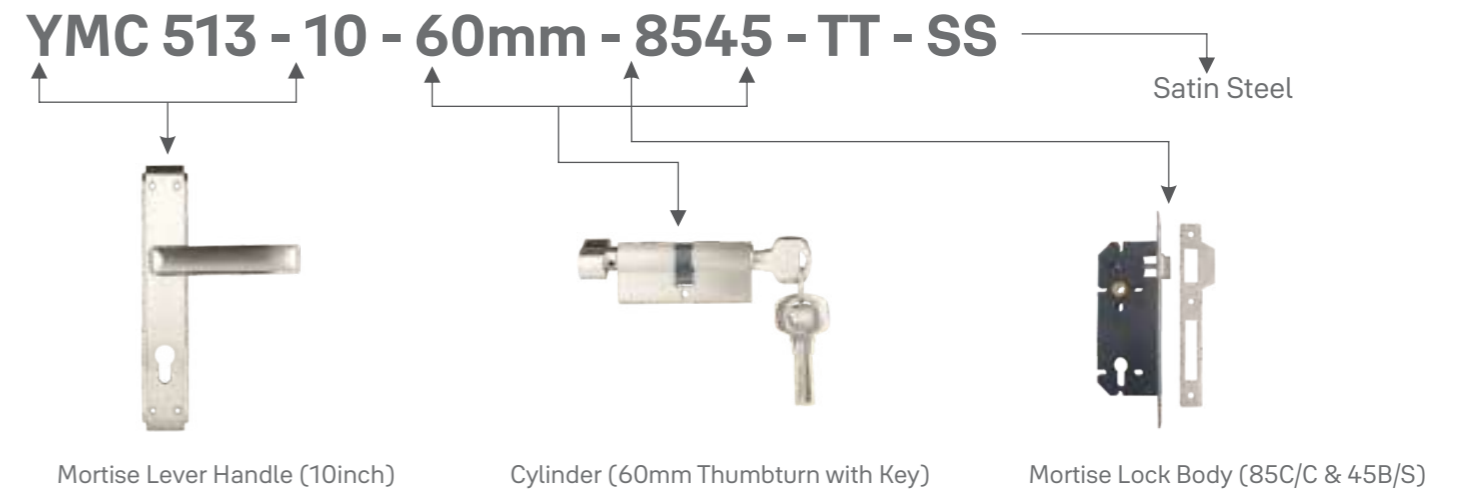

Lever Handles (De-coding the Combo Set)

Mortise combo with lever handle

TERMINOLOGIES : Cylinder
TT - One side thumbturn and other side key cylinder
DC - Bothside key cylinder
BK - One side coin turn and other side thumbturn cylinder