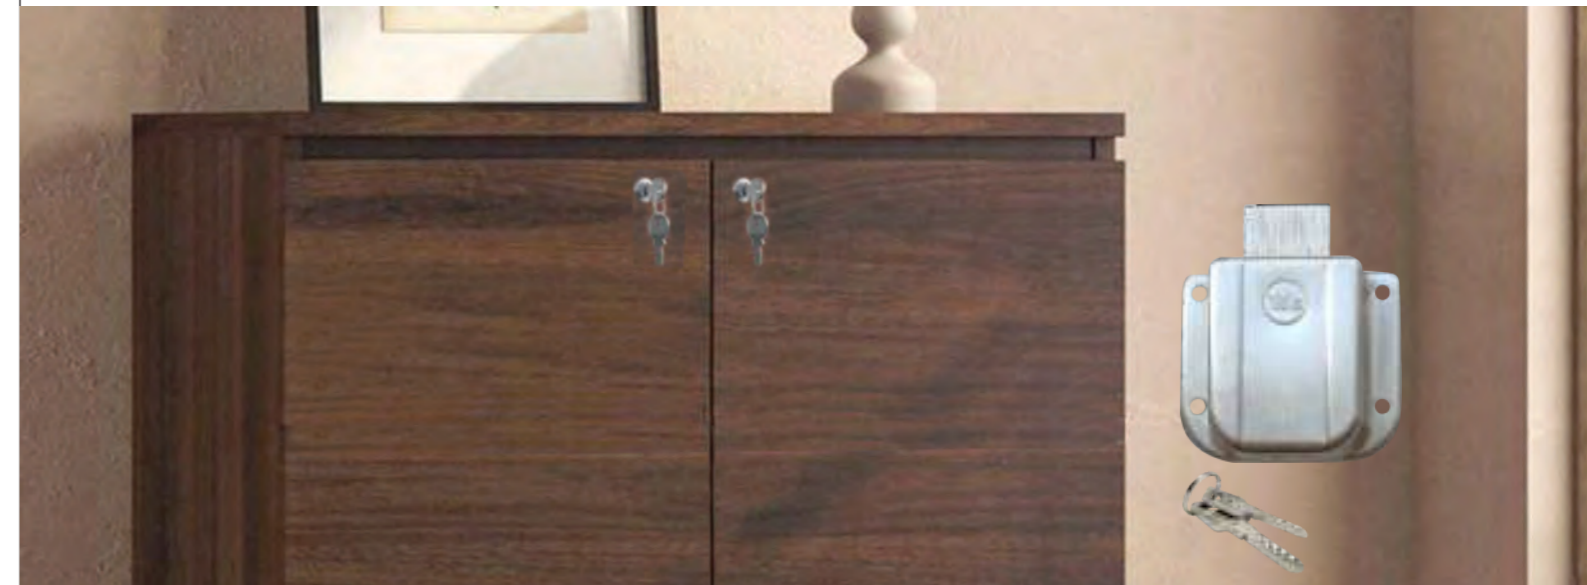

MRP. ₹865

HIN2BB533-BM

Door Hinge 5.0x3.0x3.0, 2 Ball Bearing, Button Tipped, SS304 Black Matt Finish

MRP. ₹745

www.yalehome.in

Furniture Hardware

Drawer Lock

Product Codes	Descriptions	SS	AB	BM	RG
DRW-B-20MM-DK-(XX)	20mm Drawer Lock Dimple Key	₹380	₹400	₹420	₹420
DRW-B-20MM-DK-(XX)-CK	20mm Drawer Lock Dimple Common Key	₹380	₹400	₹420	₹420
DRW-B-25MM-DK-(XX)	25mm Drawer Lock Dimple Key	₹410	₹430	₹450	₹450
DRW-B-25MM-DK-(XX)-CK	25mm Drawer Lock Dimple Common Key	₹410	₹430	₹450	₹450
DRW-B-30MM-DK-(XX)	30mm Drawer Lock Dimple Key	₹450	₹470	₹490	₹490
DRW-B-30MM-DK-(XX)-CK	30mm Drawer Lock Dimple Common Key	₹450	₹470	₹490	₹490