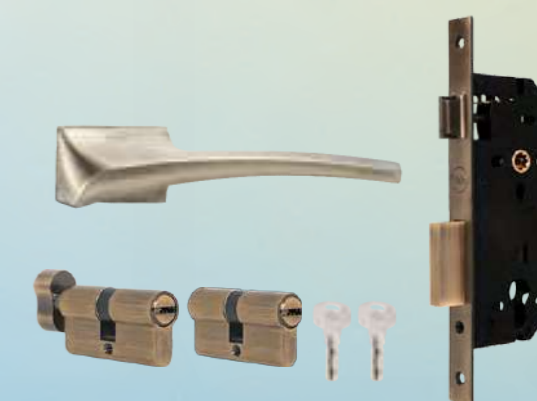

YMEL-702

Product Code	SS	AB	BM	RG
YMEL-702-RE-60MM-8545-TT-(XX)	₹5,599	₹5,699	₹6,099	₹6,099
YMEL-702-RE-60MM-8545-DC-(XX)	₹5,599	₹5,699	₹6,099	₹6,099
YMEL-702-RE-60MM-8545-BK-(XX)	₹5,499	₹5,599	₹5,999	₹5,999
YMEL-702-RE-70MM-8545-TT-(XX)	₹5,699	₹5,799	₹6,199	₹6,199
YMEL-702-RE-70MM-8545-DC-(XX)	₹5,699	₹5,799	₹6,199	₹6,199
YMEL-702-RE-70MM-8545-BK-(XX)	₹5,599	₹5,699	₹6,099	₹6,099