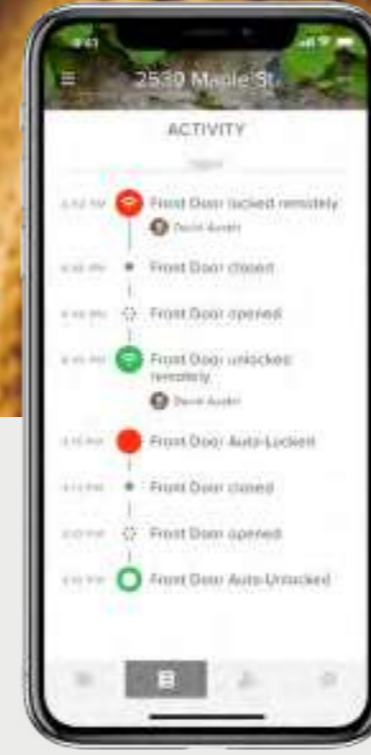

The Yale Home Ecosystem

For a seamless home security experience.

The Yale Home app enables you to connect and control all your Yale smart security devices (Yale Smart Locks, Yale Smart Alarm, Yale Smart Storage solutions and Video Door bell from a single app.

Yale Home

*Coming soon

The Yale Home app functionalities

App control

Lock and unlock your door from your app, anywhere in the world.

DoorSense™ technology

The lock will check the status of the door and tell you if your door is securely closed and locked.

Activity monitoring

See who comes and when with the Activity Feed. Check who unlocked the door and if or when it was actually opened. Set-up alerts to notify when specific people arrive home.

Guest access