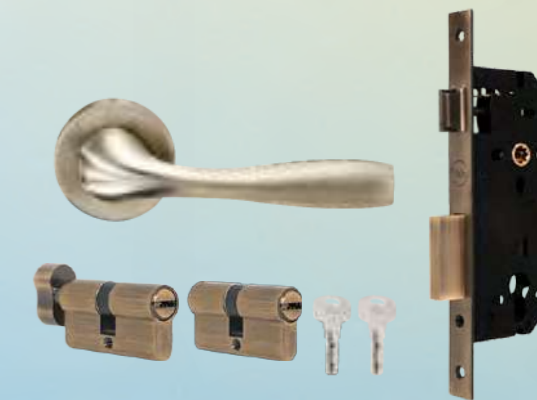

www.yalehome.in

Mortise Eternal Lever Handle Comboset

YMEL-701