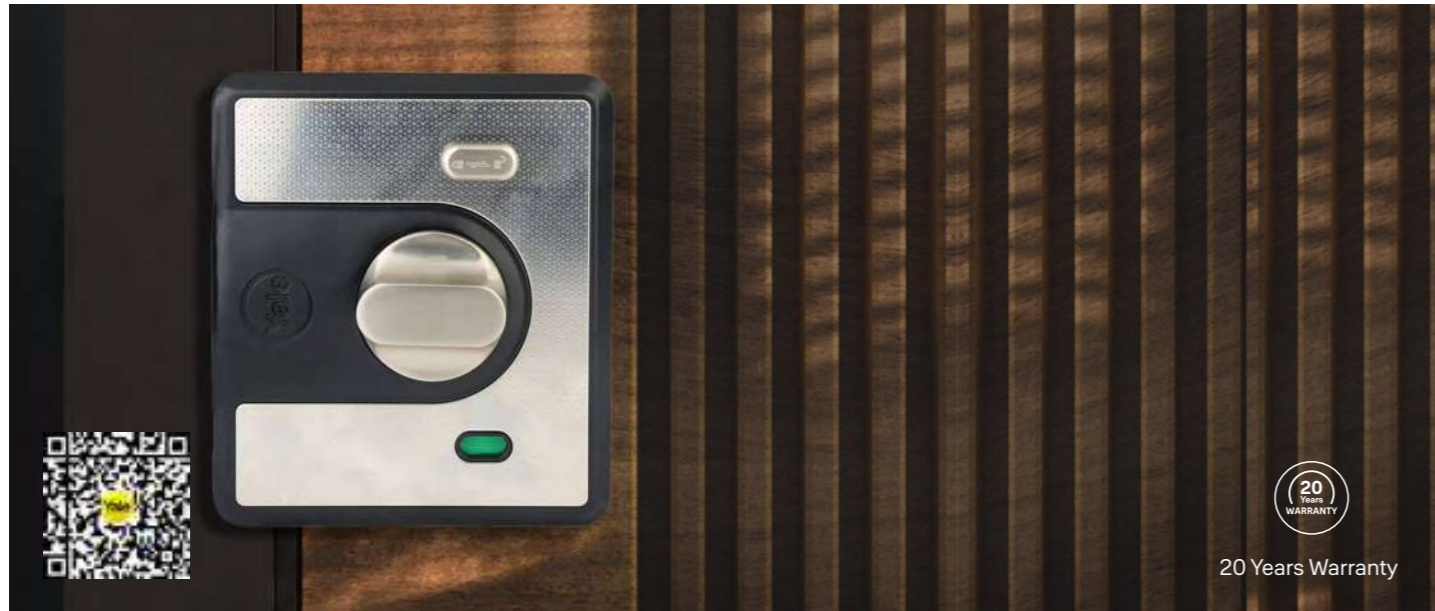

www.yalehome.in

Cinco Vertibolt Guard RIM Lock

Images	Product Codes	Descriptions	MRP
	CVB-500SIL-TT	Cinco Vertibolt Guard Series, Single Cylinder and Thumbturn, SIL (4 Dimple Key)	₹5,180
	CVB-500AB-TT	Cinco Vertibolt Guard Series, Single Cylinder and Thumbturn, AB (4 Dimple Key)	₹5,180
	CVB-500BM-TT	Cinco Vertibolt Guard Series, Single Cylinder and Thumbturn, BM (4 Dimple Key)	₹5,420
	CVB-500 BLK+RG-TT	Cinco Vertibolt Guard Series, Single Cylinder and Thumbturn, Black Body and Receptacle, Rose Gold Knob and Deadbolt (4 Dimple Key)	₹5,420
	CVB-500 RGL-TT	CINCO Rim Lock with 4 Dead Bolt, Single Cylinder & Thumbturn, Rose Gold (4 Dimple Key)	₹5,420
	CVB-500SIL-DC	Cinco Vertibolt Guard Series, Double Cylinder, SIL (4 Dimple Key)	₹5,305
	CVB-500AB-DC	Cinco Vertibolt Guard Series, Double Cylinder, AB (4 Dimple Key)	₹5,305
	CVB-500BM-DC	Cinco Vertibolt Guard Series, Double Cylinder, BM (4 Dimple Key)	₹5,540

www.yalehome.in