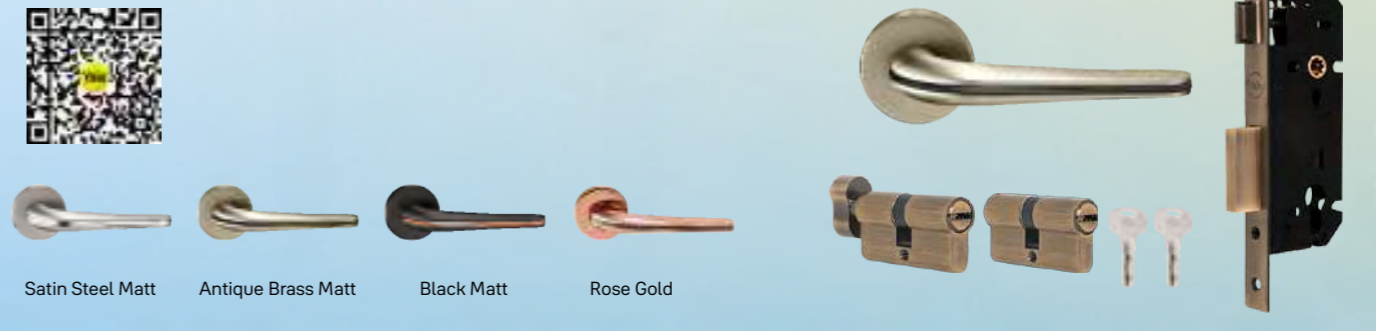

www.yalehome.in

Mortise Eternal Lever Handle Comboset

YMEL-703

Product Code	SS	AB	BM	RG
YMEL-703-RE-60MM-8545-TT-(XX)	₹5,599	₹5,699	₹6,099	₹6,099
YMEL-703-RE-60MM-8545-DC-(XX)	₹5,599	₹5,699	₹6,099	₹6,099
YMEL-703-RE-60MM-8545-BK-(XX)	₹5,499	₹5,599	₹5,999	₹5,999
YMEL-703-RE-70MM-8545-TT-(XX)	₹5,699	₹5,799	₹6,199	₹6,199
YMEL-703-RE-70MM-8545-DC-(XX)	₹5,699	₹5,799	₹6,199	₹6,199
YMEL-703-RE-70MM-8545-BK-(XX)	₹5,599	₹5,699	₹6,099	₹6,099

YMEL-704

Product Code	SS	AB	BM	RG
YMEL-704-RE-60MM-8545-TT-(XX)	₹5,599	₹5,699	₹6,099	₹6,099
YMEL-704-RE-60MM-8545-DC-(XX)	₹5,599	₹5,699	₹6,099	₹6,099
YMEL-704-RE-60MM-8545-BK-(XX)	₹5,499	₹5,599	₹5,999	₹5,999
YMEL-704-RE-70MM-8545-TT-(XX)	₹5,699	₹5,799	₹6,199	₹6,199
YMEL-704-RE-70MM-8545-DC-(XX)	₹5,699	₹5,799	₹6,199	₹6,199
YMEL-704-RE-70MM-8545-BK-(XX)	₹5,599	₹5,699	₹6,099	₹6,099

www.yalehome.in

Mortise Eternal Lever Handle Comboset

YMEL-705

Product Code	SS	AB	BM	RG
YMEL-705-RE-60MM-8545-TT-(XX)	₹5,599	₹5,699	₹6,099	₹6,099
YMEL-705-RE-60MM-8545-DC-(XX)	₹5,599	₹5,699	₹6,099	₹6,099
YMEL-705-RE-60MM-8545-BK-(XX)	₹5,499	₹5,599	₹5,999	₹5,999
YMEL-705-RE-70MM-8545-TT-(XX)	₹5,699	₹5,799	₹6,199	₹6,199
YMEL-705-RE-70MM-8545-DC-(XX)	₹5,699	₹5,799	₹6,199	₹6,199
YMEL-705-RE-70MM-8545-BK-(XX)	₹5,599	₹5,699	₹6,099	₹6,099