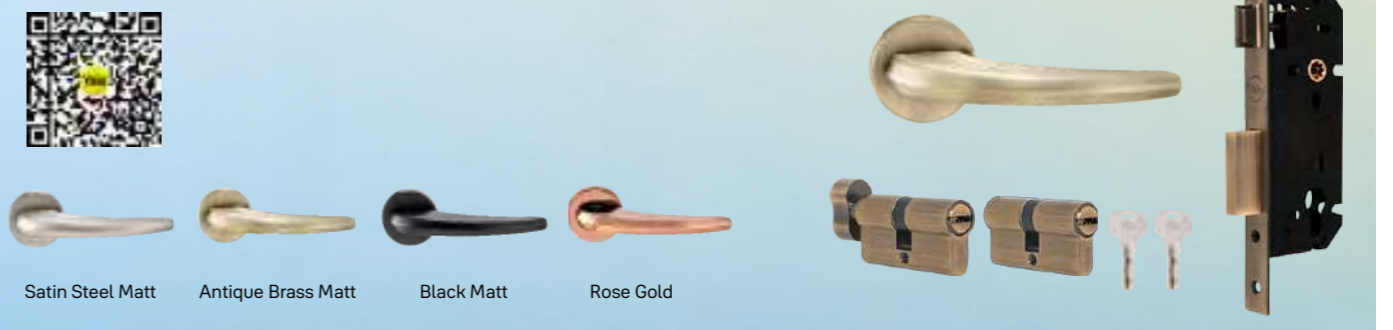

YMEL-704

Product Code	SS	AB	BM	RG
YMEL-704-RE-60MM-8545-TT-(XX)	₹5,599	₹5,699	₹6,099	₹6,099
YMEL-704-RE-60MM-8545-DC-(XX)	₹5,599	₹5,699	₹6,099	₹6,099
YMEL-704-RE-60MM-8545-BK-(XX)	₹5,499	₹5,599	₹5,999	₹5,999
YMEL-704-RE-70MM-8545-TT-(XX)	₹5,699	₹5,799	₹6,199	₹6,199
YMEL-704-RE-70MM-8545-DC-(XX)	₹5,699	₹5,799	₹6,199	₹6,199
YMEL-704-RE-70MM-8545-BK-(XX)	₹5,599	₹5,699	₹6,099	₹6,099

www.yalehome.in

Mortise Eternal Lever Handle Comboset

YMEL-705

Product Code	SS	AB	BM	RG
YMEL-705-RE-60MM-8545-TT-(XX)	₹5,599	₹5,699	₹6,099	₹6,099
YMEL-705-RE-60MM-8545-DC-(XX)	₹5,599	₹5,699	₹6,099	₹6,099
YMEL-705-RE-60MM-8545-BK-(XX)	₹5,499	₹5,599	₹5,999	₹5,999
YMEL-705-RE-70MM-8545-TT-(XX)	₹5,699	₹5,799	₹6,199	₹6,199
YMEL-705-RE-70MM-8545-DC-(XX)	₹5,699	₹5,799	₹6,199	₹6,199
YMEL-705-RE-70MM-8545-BK-(XX)	₹5,599	₹5,699	₹6,099	₹6,099

YMEL-706

Product Code	SS	AB	BM	RG
YMEL-706-RE-60MM-8545-TT-(XX)	₹5,599	₹5,699	₹6,099	₹6,099
YMEL-706-RE-60MM-8545-DC-(XX)	₹5,599	₹5,699	₹6,099	₹6,099
YMEL-706-RE-60MM-8545-BK-(XX)	₹5,499	₹5,599	₹5,999	₹5,999
YMEL-706-RE-70MM-8545-TT-(XX)	₹5,699	₹5,799	₹6,199	₹6,199
YMEL-706-RE-70MM-8545-DC-(XX)	₹5,699	₹5,799	₹6,199	₹6,199
YMEL-706-RE-70MM-8545-BK-(XX)	₹5,599	₹5,699	₹6,099	₹6,099