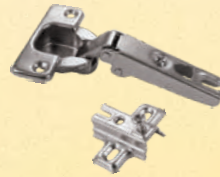

YCAH-SC02.3D

Yale Cabinet Thick Door 3D Auto hinges ,
9 Crank 100° Half overlay soft close hinges

MRP. ₹355

YCAH-SC03.3D

Yale Cabinet Thick Door 3D Auto hinges, 16 Crank,
100° Insert application soft close hinges

MRP. ₹365