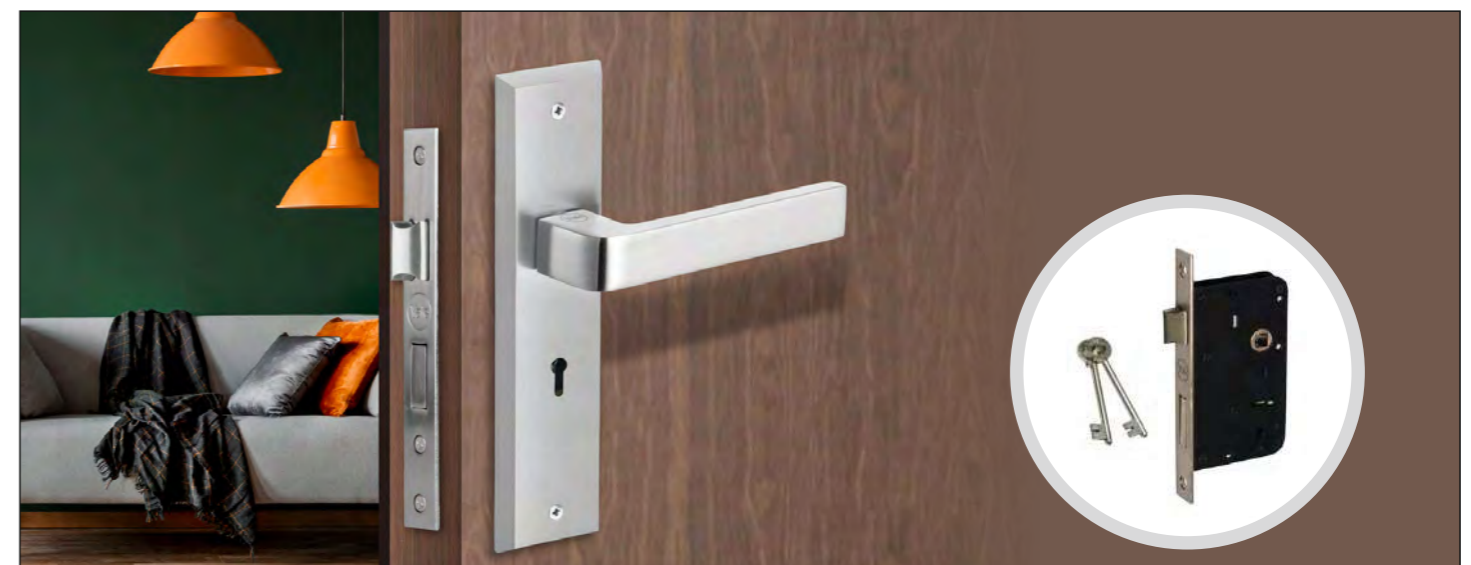

Product Codes	Descriptions	AB	SS	BM
YE-1102-8P-6L-(_)	Lever handle with 10"backplate thumbturn cylinder and lockbody	₹ 2,290	₹ 2,290	₹ 2,505

www.yalehome.in

Essential Lynx Series

www.yalehome.in

Essential Lynx Series

Product Codes	Descriptions	AB	SS	BM
YE-1103-10P-TT-(_)	Lever handle with 10"backplate thumbturn cylinder and lockbody	₹ 3,545	₹ 3,545	₹ 3,815
YE-1103-10P-DC-(_)	Lever handle with 10"backplate double cylinder and lockbody	₹ 3,545	₹ 3,545	₹ 3,815
YE-1103-8P-TT-(_)	Lever handle with 8"backplate thumbturn cylinder and lockbody	₹ 3,380	₹ 3,380	₹ 3,705
YE-1103-8P-DC-(_)	Lever handle with 8"backplate double cylinder and lockbody	₹ 3,380	₹ 3,380	₹ 3,705
YE-1103-8P-BK-(_)	Lever handle with 8"backplate privacy cylinder & lockbody	₹ 3,380	₹ 3,380	₹ 3,705
YE-1103-5P-BL-(_)	Lever handle with 5"backplate with baby latch	₹ 2,290	₹ 2,290	₹ 2,505
YE-1103-OR-TT-(_)	Lever handle with Rose & Escutcheons with thumbturn cylinder and lockbody	₹ 3,545	₹ 3,545	₹ 3,815
YE-1103-OR-DC-(_)	Lever handle with Rose & Escutcheons with double cylinder and lockbody	₹ 3,545	₹ 3,545	₹ 3,815
YE-1103-OR-BK-(_)	Lever handle with Rose & Escutcheons with privacy cylinder and lockbody	₹ 3,545	₹ 3,545	₹ 3,815
YE-1103-OR-BL-(_)	Lever handle on Rose with Baby Latch	₹ 2,290	₹ 2,290	₹ 2,505