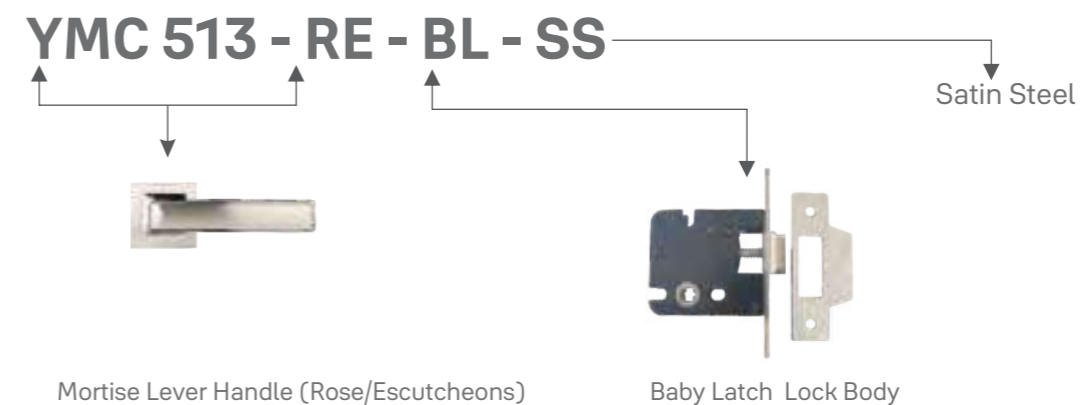

Lever Handles (De-coding the Combo Set)

Mortise combo with lever handle

TERMINOLOGIES : Cylinder
TT - One side thumbturn and other side key cylinder
DC - Bothside key cylinder
BK - One side coin turn and other side thumbturn cylinder