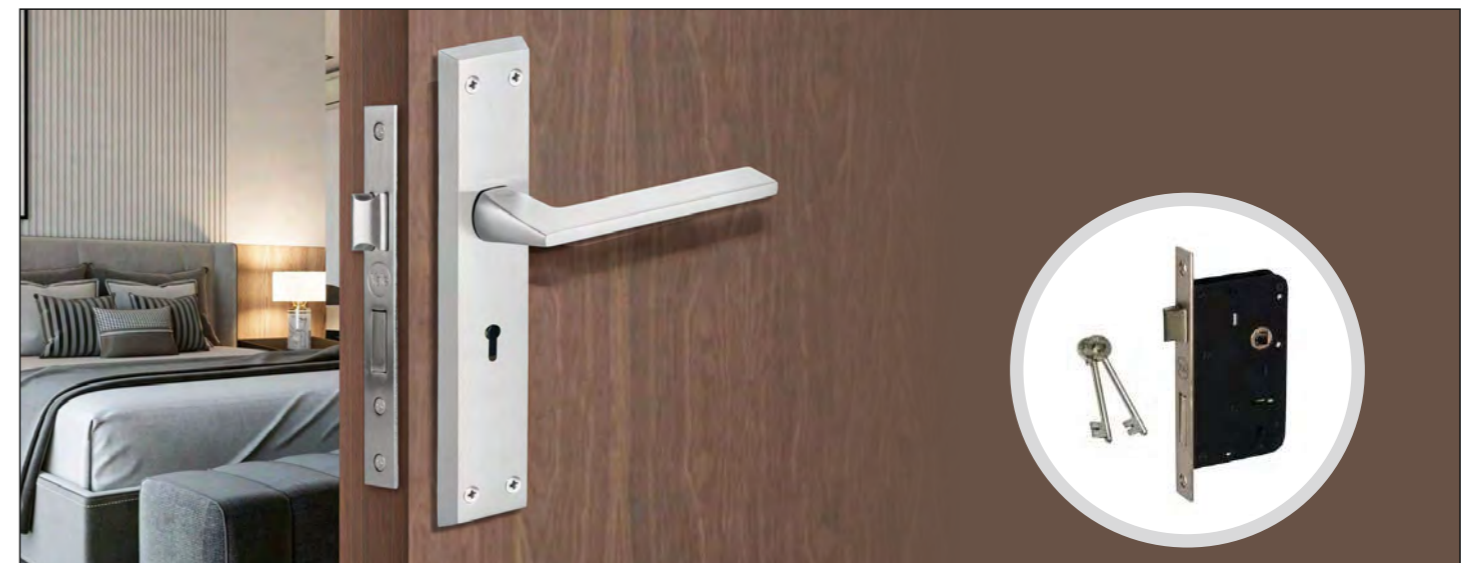

Product Codes	Descriptions	AB	SS	BM
YE-1104-8P-6L-(_)	Lever handle with 10"backplate thumbturn cylinder and lockbody	₹ 2,290	₹ 2,290	₹ 2,505

www.yalehome.in

Essential Vega Series

www.yalehome.in

Essential Vega Series

Product Codes	Descriptions	AB	SS	BM
YE-1105-10P-TT-(_)	Lever handle with 10"backplate thumbturn cylinder and lockbody	₹ 3,545	₹ 3,545	₹ 3,815
YE-1105-10P-DC-(_)	Lever handle with 10"backplate double cylinder and lockbody	₹ 3,545	₹ 3,545	₹ 3,815
YE-1105-8P-TT-(_)	Lever handle with 8"backplate thumbturn cylinder and lockbody	₹ 3,380	₹ 3,380	₹ 3,705
YE-1105-8P-DC-(_)	Lever handle with 8"backplate double cylinder and lockbody	₹ 3,380	₹ 3,380	₹ 3,705
YE-1105-8P-BK-(_)	Lever handle with 8"backplate privacy cylinder & lockbody	₹ 3,380	₹ 3,380	₹ 3,705
YE-1105-5P-BL-(_)	Lever handle with 5"backplate with baby latch	₹ 2,290	₹ 2,290	₹ 2,505
YE-1105-OR-TT-(_)	Lever handle with Rose & Escutcheons with thumbturn cylinder and lockbody	₹ 3,545	₹ 3,545	₹ 3,815
YE-1105-OR-DC-(_)	Lever handle with Rose & Escutcheons with double cylinder and lockbody	₹ 3,545	₹ 3,545	₹ 3,815
YE-1105-OR-BK-(_)	Lever handle with Rose & Escutcheons with privacy cylinder and lockbody	₹ 3,545	₹ 3,545	₹ 3,815
YE-1105-OR-BL-(_)	Lever handle on Rose with Baby Latch	₹ 2,290	₹ 2,290	₹ 2,505