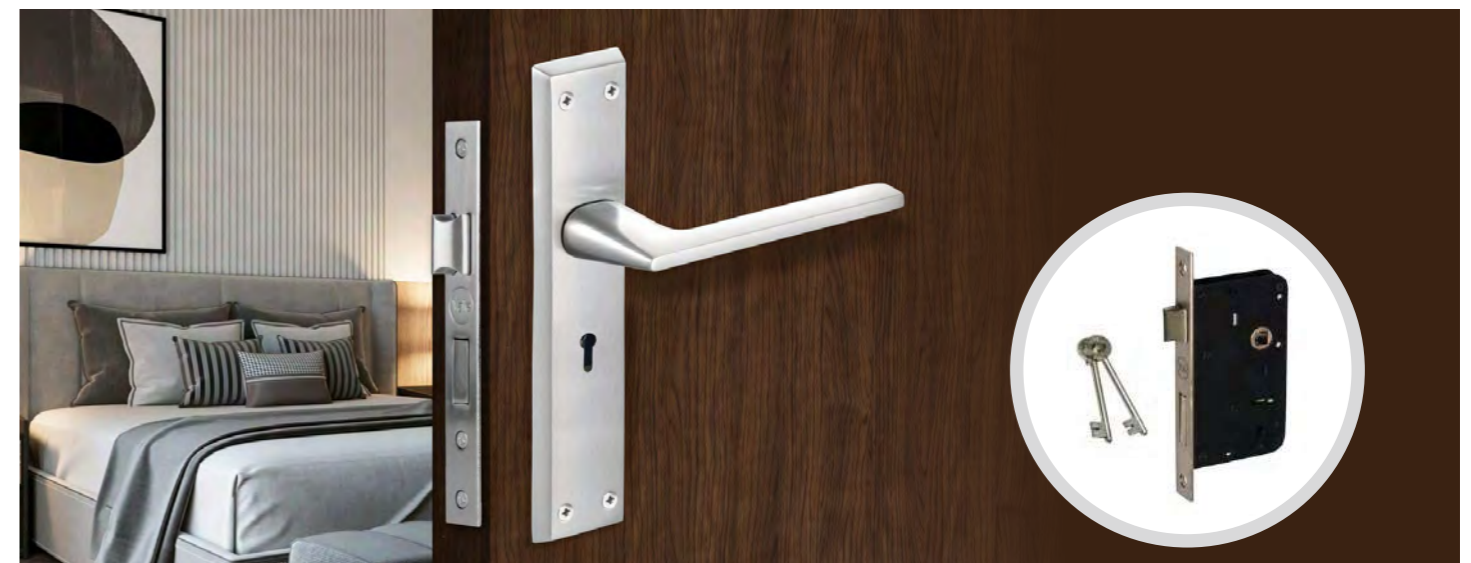

Product Codes	Descriptions	AB	SS	BM
YE-1109-10P-TT-(__)	Lever handle with 10"backplate thumbturn cylinder and lockbody	₹ 3,545	₹ 3,545	₹ 3,815
YE-1109-10P-DC-(__)	Lever handle with 10"backplate double cylinder and lockbody	₹ 3,545	₹ 3,545	₹ 3,815
YE-1109-8P-TT-(__)	Lever handle with 8"backplate thumbturn cylinder and lockbody	₹ 3,380	₹ 3,380	₹ 3,705
YE-1109-8P-DC-(__)	Lever handle with 8"backplate double cylinder and lockbody	₹ 3,380	₹ 3,380	₹ 3,705
YE-1109-8P-BK-(__)	Lever handle with 8"backplate privacy cylinder & lockbody	₹ 3,380	₹ 3,380	₹ 3,705
YE-1109-5P-BL-(__)	Lever handle with 5"backplate with baby latch	₹ 2,290	₹ 2,290	₹ 2,505
YE-1109-OR-TT-(__)	Lever handle with Rose & Escutcheons with thumbturn cylinder and lockbody	₹ 3,545	₹ 3,545	₹ 3,815
YE-1109-OR-DC-(__)	Lever handle with Rose & Escutcheons with double cylinder and lockbody	₹ 3,545	₹ 3,545	₹ 3,815
YE-1109OR-BK-(__)	Lever handle with Rose & Escutcheons with privacy cylinder and lockbody	₹ 3,545	₹ 3,545	₹ 3,815
YE-1109-OR-BL-(__)	Lever handle on Rose with Baby Latch	₹ 2,290	₹ 2,290	₹ 2,505