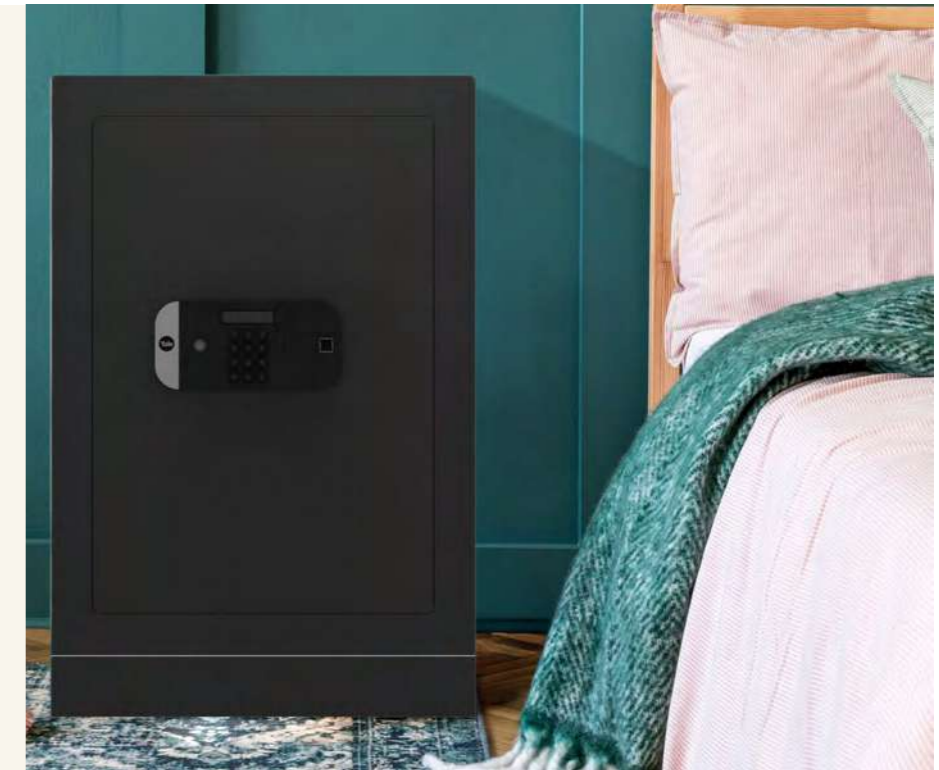

www.yalehome.in

Digital Safes

Super Secure Multi Bolt Protection

www.yalehome.in

Digital Safes

HEAVY DUTY SAFES

Features:

- Solid lock bolts with 30mm diameter to enhance security and anti-theft feature
- Reinforced walls and doors
- Alarms - Door Ajar / Tamper / Misuse / Unauthorized Usage
- Vibration alert on movement of safe