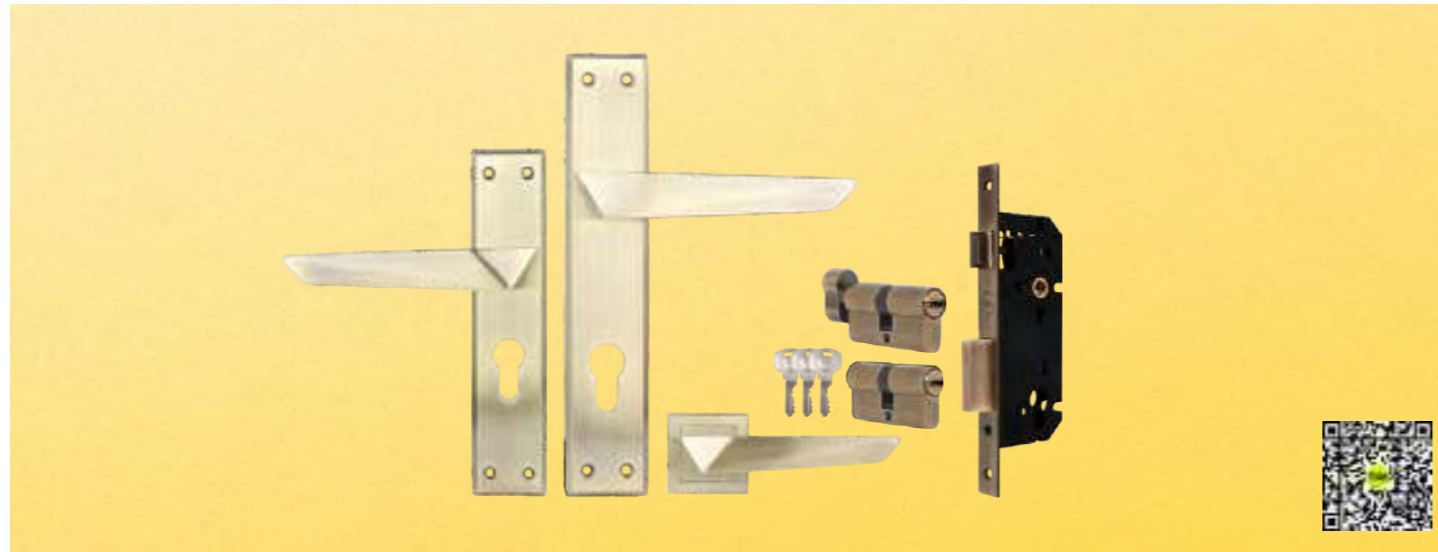

www.yalehome.in

Mortise Combo Series

Product Codes	Descriptions	60MM	70MM
YMC521-10-( )-8545-DC-AB	Combo set with 10inch plate, DC Cylinder, 85 C/C 45 B/S Lockbody, AB	₹4,075	₹4,180
YMC521-10-( )-8545-DC-SS	Combo Set with 10inch plate, DC Cylinder, 85 C/C 45 B/S Lockbody, SS	₹4,075	₹4,180
YMC521-10-( )-8545-TT-AB	Combo Set with 10inch plate, TT Cylinder, 85 C/C 45 B/S Lockbody, AB	₹4,075	₹4,180
YMC521-10-( )-8545-TT-SS	Combo Set with 10inch plate, TT Cylinder, 85 C/C 45 B/S Lockbody, SS	₹4,075	₹4,180
YMC521-8P-( )-5050-DC-AB	Combo Set with 8inch plate, DC Cylinder, 50 C/C 50 B/S Lockbody, AB	₹3,740	₹3,845
YMC521-8P-( )-5050-DC-SS	Combo Set with 8inch plate, DC Cylinder, 50 C/C 50 B/S Lockbody, SS	₹3,740	₹3,845
YMC521-8P-( )-5050-TT-AB	Combo Set with 8inch plate, TT Cylinder, 50 C/C 50 B/S Lockbody, AB	₹3,740	₹3,845
YMC521-8P-( )-5050-TT-SS	Combo Set with 8inch plate, TT Cylinder, 50 C/C 50 B/S Lockbody, SS	₹3,740	₹3,845
YMC521-RE-( )-8545-DC-AB	Combo Set with Rose & Escutcheons DC Cylinder, 85 C/C 45 B/S Lockbody, AB	₹4,075	₹4,180
YMC521-RE-( )-8545-DC-SS	Combo Set with Rose & Escutcheons DC Cylinder, 85 C/C 45 B/S Lockbody, SS	₹4,075	₹4,180
YMC521-RE-( )-8545-TT-AB	Combo Set with Rose & Escutcheons TT Cylinder, 85 C/C 45 B/S Lockbody, AB	₹4,075	₹4,180
YMC521-RE-( )-8545-TT-SS	Combo Set with Rose & Escutcheons TT Cylinder, 85 C/C 45 B/S Lockbody, SS	₹4,075	₹4,180
YMC521-RE-( )-8545-BK-AB	Combo Set with Rose & Escutcheons BK Cylinder, 85 C/C 45 B/S Lockbody, AB	₹3,970	₹4,070
YMC521-RE-( )-8545-BK-SS	Combo Set with Rose & Escutcheons BK Cylinder, 85 C/C 45 B/S Lockbody, SS	₹3,970	₹4,070
		Baby Latch	
YMC521-RE-BL -AB	Combo Set with Lever Handle on Rose and Baby Latch, AB	₹2,690	
YMC521-RE-BL-SS	Combo Set with Lever Handle on Rose and Baby Latch, SS	₹2,690	
		Key-in-Lever	
YMC521-8P-6L-AB	Lever Handle on 8inch plate with 6 Lever Mortise Lockbody, AB	₹2,100	
YMC521-8P-6L-SS	Lever Handle on 8inch plate with 6 Lever Mortise Lockbody, SS	₹2,100	

www.yalehome.in