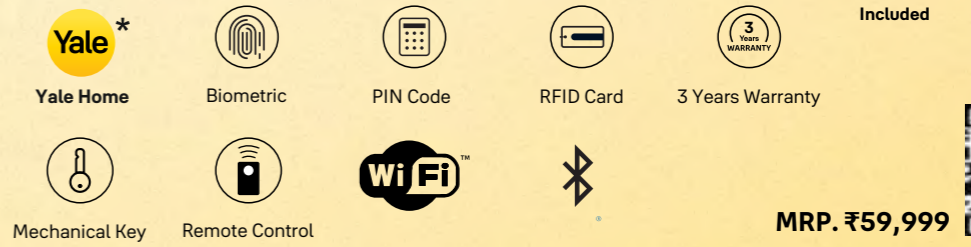

Available Finish

- Matt Black
- Red Bronze
- Champagne Gold

MRP. ₹84,999

YDM7116A-YH

Product Key Features

Yale Home Kit Included

Available Finish

- Matt Black
- Red Bronze
- Champagne Gold

MRP. ₹71,999

*Yale Home kit is required for Yale Home functionalities (sold separately).

www.yalehome.in

Smart Door Locks

YDM7220A

Product Key Features

MRP. ₹59,999

YDM4109 A_RL