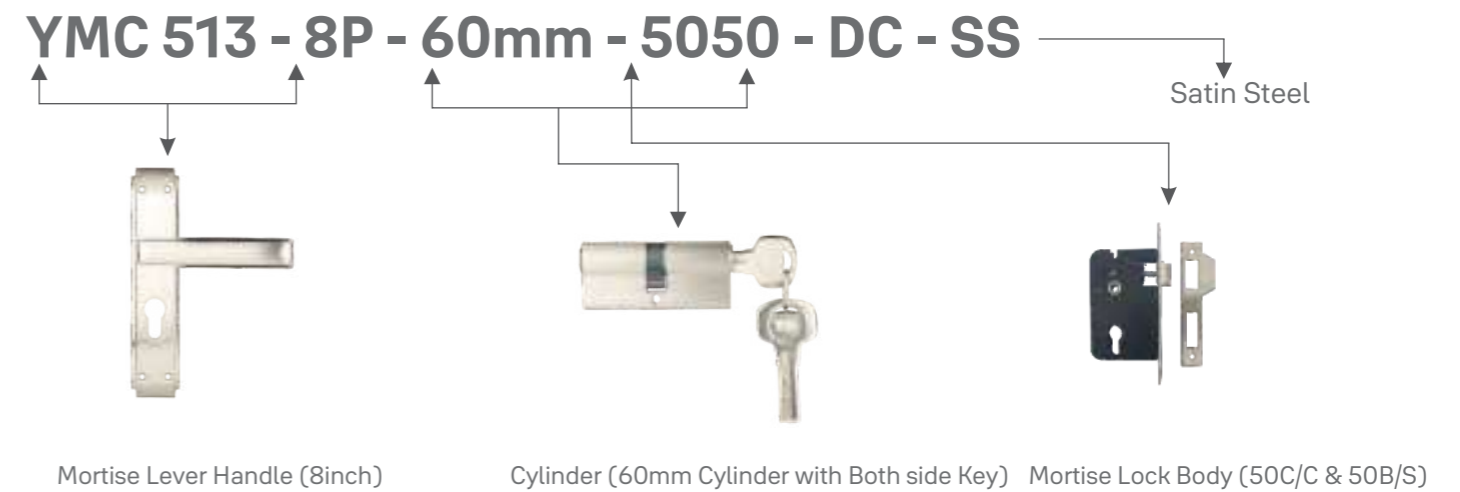

Lever Handles (De-coding the Combo Set)

Mortise combo with lever handle

TERMINOLOGIES : Cylinder
TT - One side thumbturn and other side key cylinder
DC - Bothside key cylinder
BK - One side coin turn and other side thumbturn cylinder